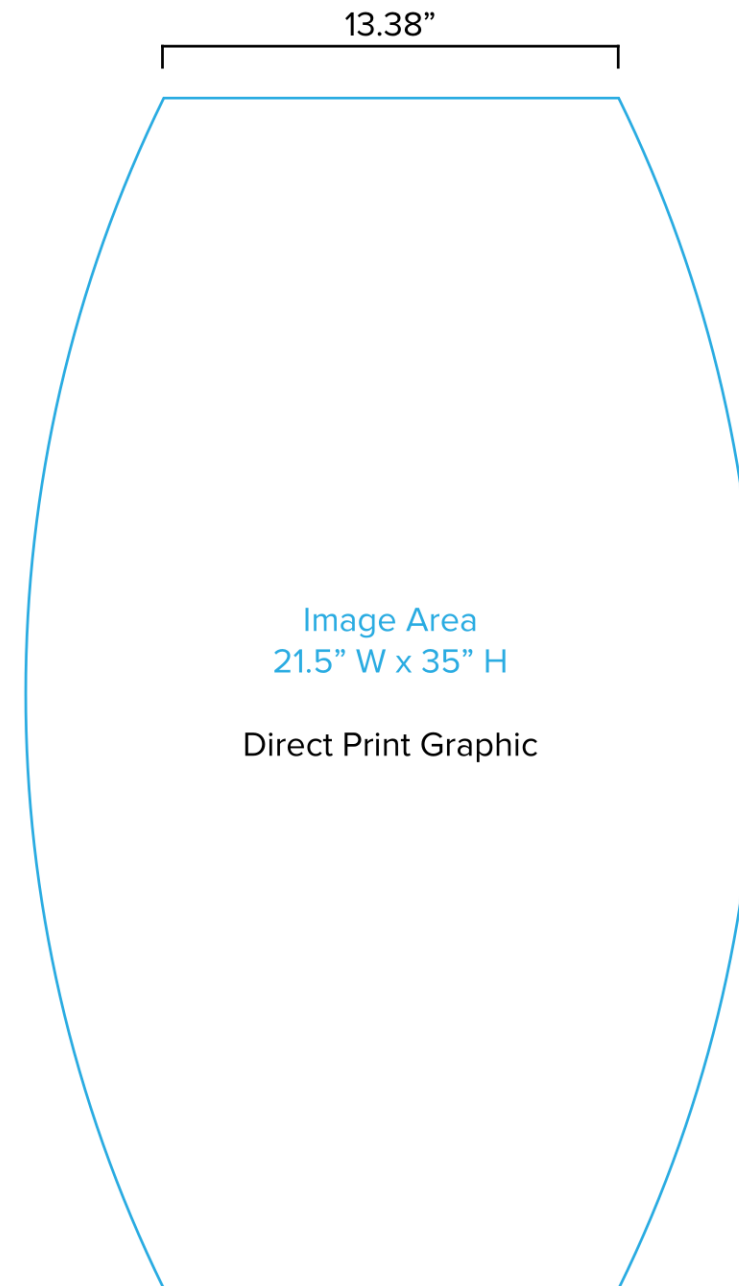

Graphic Template
10 x 10 Inline Exhibit
Backwall with Concave Rectangular Panel - SEG Graphic

NOTE: All Raster Art (jpg, tiff,psd, png, etc.) must be at least 100 dpi at print size.
Standard kits are often customized. Please check with Customer Service to ensure that this template matches your specific job.

Graphic Template Backwall Workstation – Direct Print Graphic

NOTE: All Raster Art (jpg, tiff,psd, png, etc.) must be at least 100 dpi at print size.
Standard kits are often customized. Please check with Customer Service to ensure that this template matches your specific job.

Graphic Template
Backwall Workstation Countertop – Vinyl Graphics
Graphics **NOT** included in base price. Please request pricing.

NOTE: All Raster Art (jpg, tiff,psd, png, etc.) must be at least 100 dpi at print size.
Standard kits are often customized. Please check with Customer Service to ensure that this template matches your specific job.