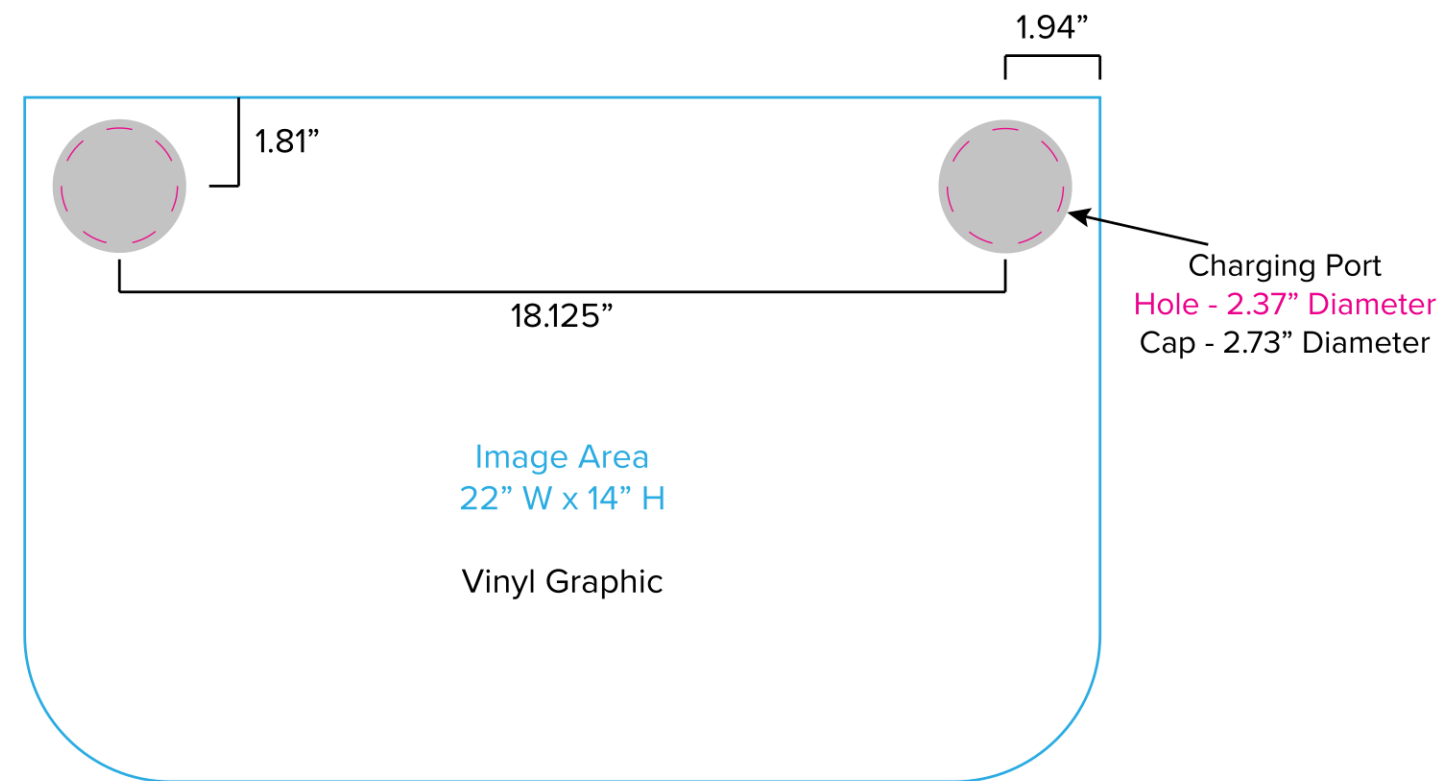

Graphic Template
10 x 10 Inline Exhibit
Backwall with Concave Rectangular Panel - SEG Graphic

NOTE: All Raster Art (jpg, tiff,psd, png, etc.) must be at least 100 dpi at print size.
Standard kits are often customized. Please check with Customer Service to ensure that this template matches your specific job.

Graphic Template Backwall Workstation – Direct Print Graphic

NOTE: All Raster Art (jpg, tiff,psd, png, etc.) must be at least 100 dpi at print size.
Standard kits are often customized. Please check with Customer Service to ensure that this template matches your specific job.

Graphic Template
Backwall Workstation Countertop – Vinyl Graphics
Graphics **NOT** included in base price. Please request pricing.

NOTE: All Raster Art (jpg, tiff,psd, png, etc.) must be at least 100 dpi at print size.
Standard kits are often customized. Please check with Customer Service to ensure that this template matches your specific job.

Graphic Template Portable Counter – Direct Print Graphic

NOTE: All Raster Art (jpg, tiff,psd, png, etc.) must be at least 100 dpi at print size.
Standard kits are often customized. Please check with Customer Service to ensure that this template matches your specific job.