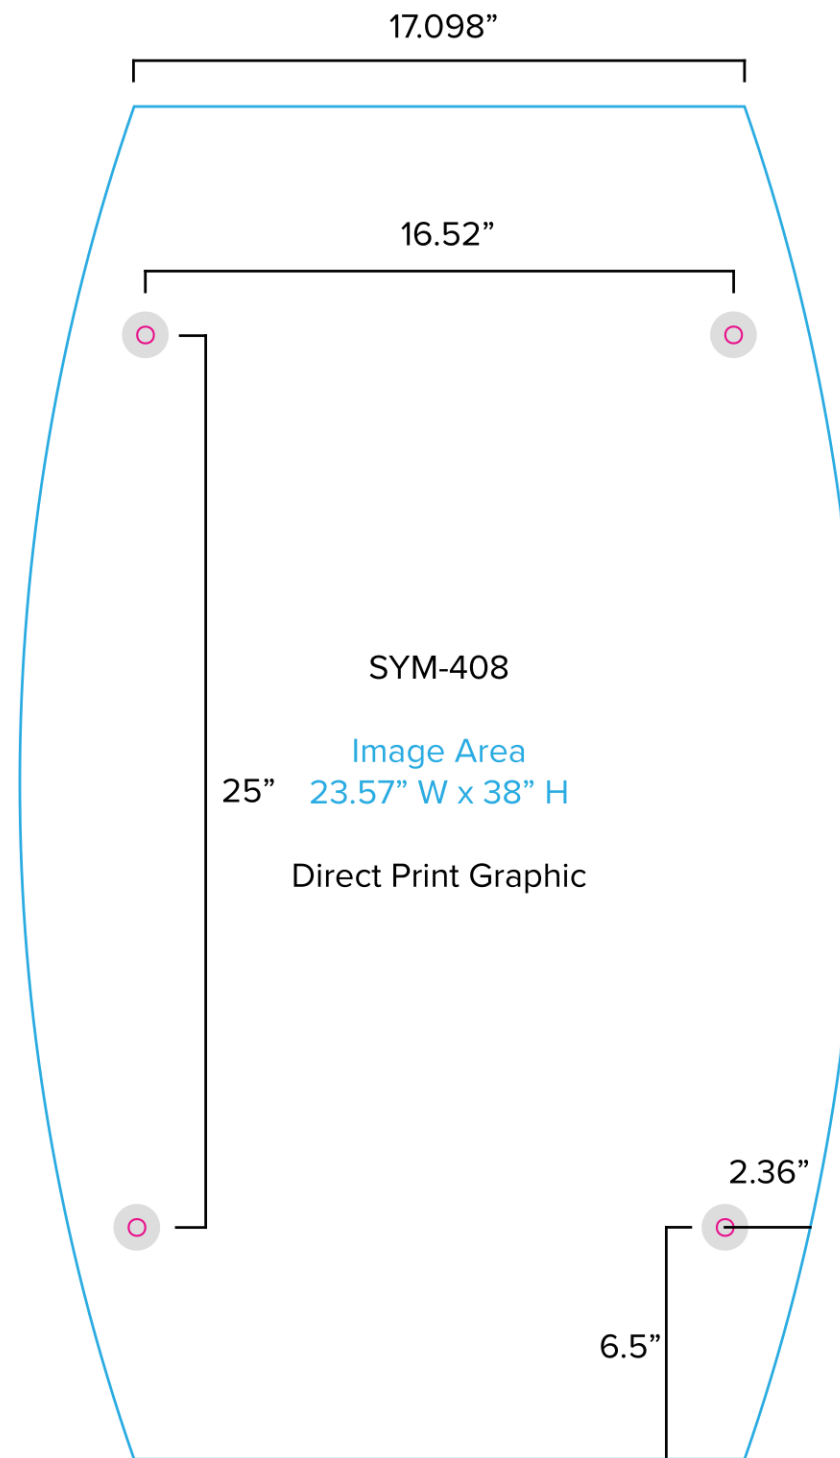

Graphic Template Portable Counter – Direct Print Graphic

NOTE: All Raster Art (jpg, tiff,psd, png, etc.) must be at least 100 dpi at print size.
Standard kits are often customized. Please check with Customer Service to ensure that this template matches your specific job.